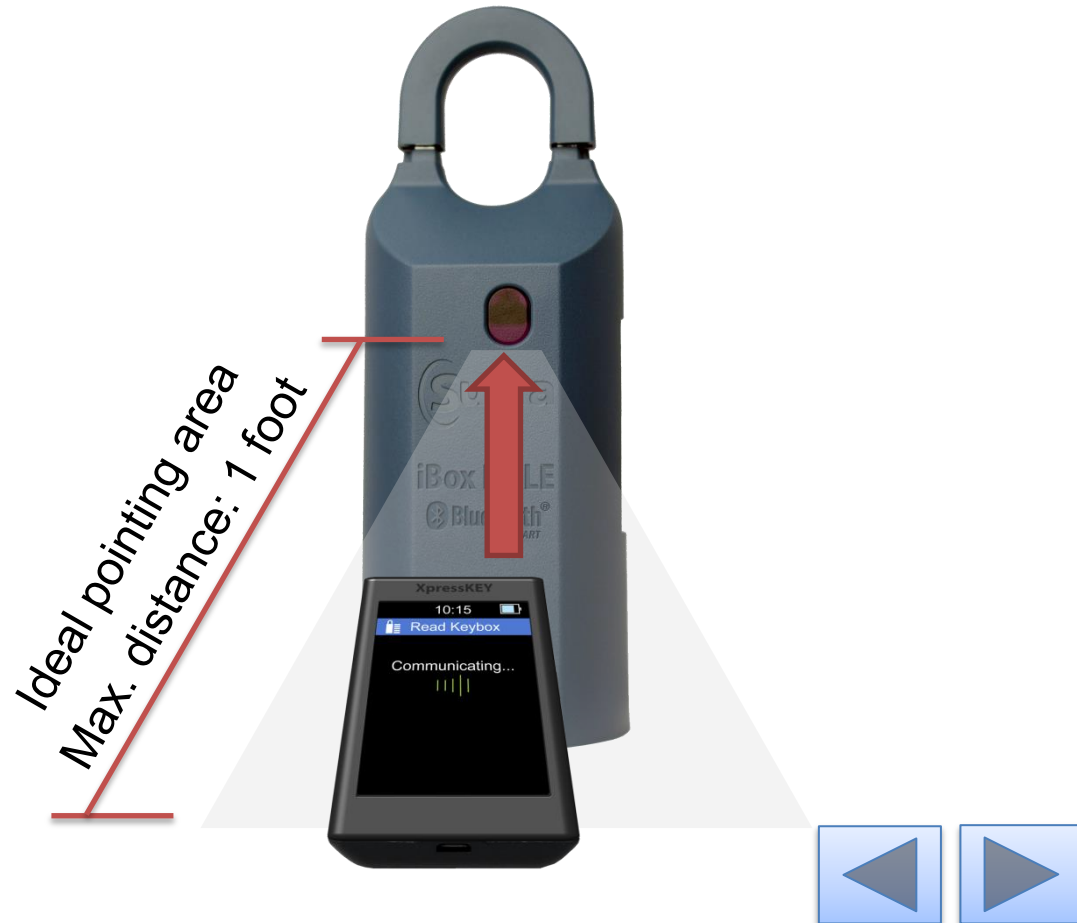

How to *Read a Keybox*

6. Point the key at the keybox.

XpressKEY

1. Tap the **arrow**.
2. Tap **Read Keybox**.
3. Tap **Read**.
4. Tap **OK**.
5. Type in the shackle code and **Enter**.
6. Point the key at the keybox.
7. Tap **Done** to exit.