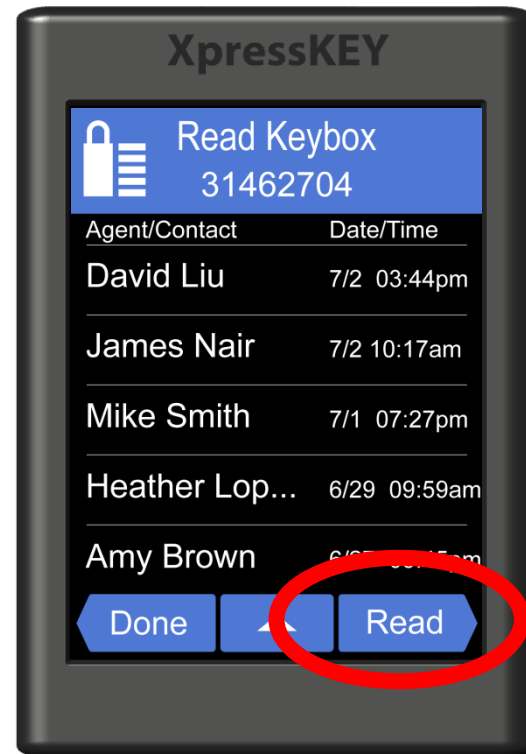

How to *Read a Keybox*

3. Tap Read.

XpressKEY

1. Tap the **arrow**.
2. Tap **Read Keybox**.
3. Tap **Read**.
4. Tap **OK**.
5. Type in the shackle code and **Enter**.
6. Point the key at the keybox.
7. Tap **Done** to exit.