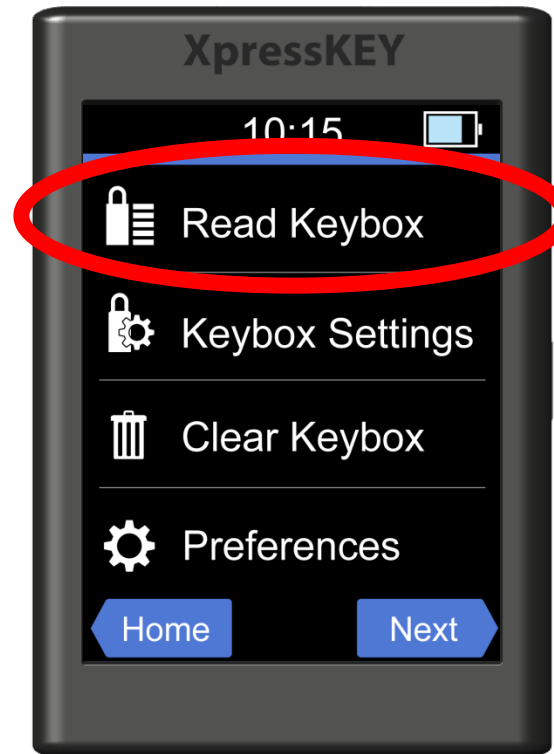

# How to *Read a Keybox*

1. Tap the **arrow**.

## XpressKEY®

1. Tap the **arrow**.
2. Tap **Read Keybox**.
3. Tap **Read**.
4. Tap **OK**.
5. Type in the shackle code and **Enter**.
6. Point the key at the keybox.
7. Tap **Done** to exit.

# How to *Read a Keybox*

## XpressKEY

1. Tap the **arrow**.
2. Tap **Read Keybox**.
3. Tap **Read**.
4. Tap **OK**.
5. Type in the shackle code and **Enter**.
6. Point the key at the keybox.
7. Tap **Done** to exit.

2. Tap **Read Keybox**.