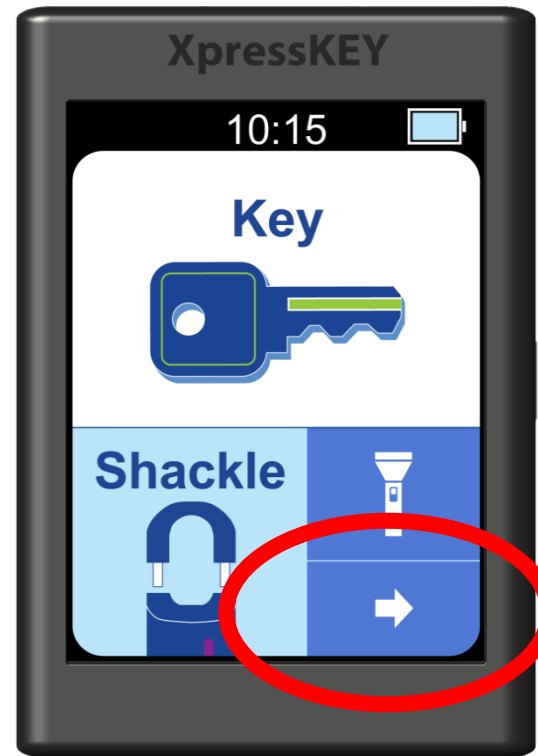

# How to *Read a Keybox*

1. Tap the **arrow**.

## XpressKEY®

1. Tap the **arrow**.
2. Tap **Read Keybox**.
3. Tap **Read**.
4. Tap **OK**.
5. Type in the shackle code and **Enter**.
6. Point the key at the keybox.
7. Tap **Done** to exit.

# How to *Read a Keybox*

## XpressKEY

1. Tap the **arrow**.
2. Tap **Read Keybox**.
3. Tap **Read**.
4. Tap **OK**.
5. Type in the shackle code and **Enter**.
6. Point the key at the keybox.
7. Tap **Done** to exit.

2. Tap **Read Keybox**.