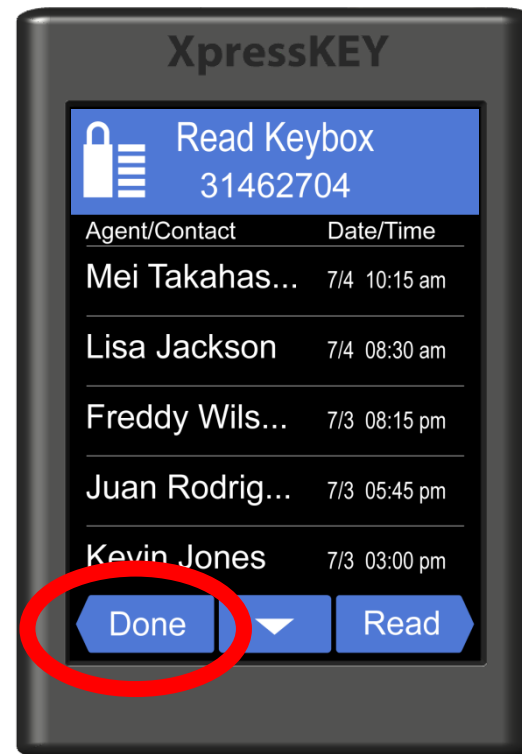

## XpressKEY

1. Tap the **arrow**.
2. Tap **Read Keybox**.
3. Tap **Read**.
4. Tap **OK**.
5. Type in the shackle code and **Enter**.
6. Point the key at the keybox.
7. Tap **Done** to exit.

5. Type in the shackle code and **Enter**.

## XpressKEY

1. Tap the **arrow**.
2. Tap **Read Keybox**.
3. Tap **Read**.
4. Tap **OK**.
5. Type in the shackle code and **Enter**.
6. Point the key at the keybox.
7. Tap **Done** to exit.

# How to *Read a Keybox*

7. Tap **Done** to exit.

## XpressKEY

1. Tap the **arrow**.
2. Tap **Read Keybox**.
3. Tap **Read**.
4. Tap **OK**.
5. Type in the shackle code and **Enter**.
6. Point the key at the keybox.
7. Tap **Done** to exit.

For the latest information, visit us at [www.supraekey.com](http://www.supraekey.com) and select the **Customer Support** tab.