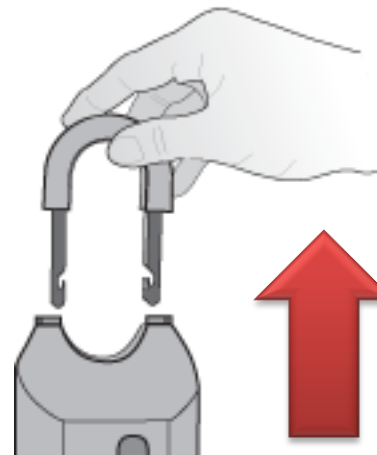

3. Select a reason button, press **Enter**, and follow the prompts.

How to *Release a Shackle*

XpressKEY

1. Tap **Shackle**.
2. Type in the shackle code and tap **Enter**.
3. Select a reason button, press **Enter**, and follow the prompts.
4. Point the key at the keybox.
5. Push down on the shackle, then pull up to remove it.
6. Tap **Done** to exit.

4. Point the key at the keybox.

How to *Release a Shackle*

XpressKEY

1. Tap **Shackle**.
2. Type in the shackle code and tap **Enter**.
3. Select a reason button, press **Enter**, and follow the prompts.
4. Point the key at the keybox.
5. Push down on the shackle, then pull up to remove it.
6. Tap **Done** to exit.

5. Push down on the shackle, then up to remove.

How to *Release a Shackle*

XpressKEY

1. Tap **Shackle**.
2. Type in the shackle code and tap **Enter**.
3. Select a reason button, press **Enter**, and follow the prompts.
4. Point the key at the keybox.
5. Push down on the shackle, then pull up to remove it.
6. Tap **Done** to exit.