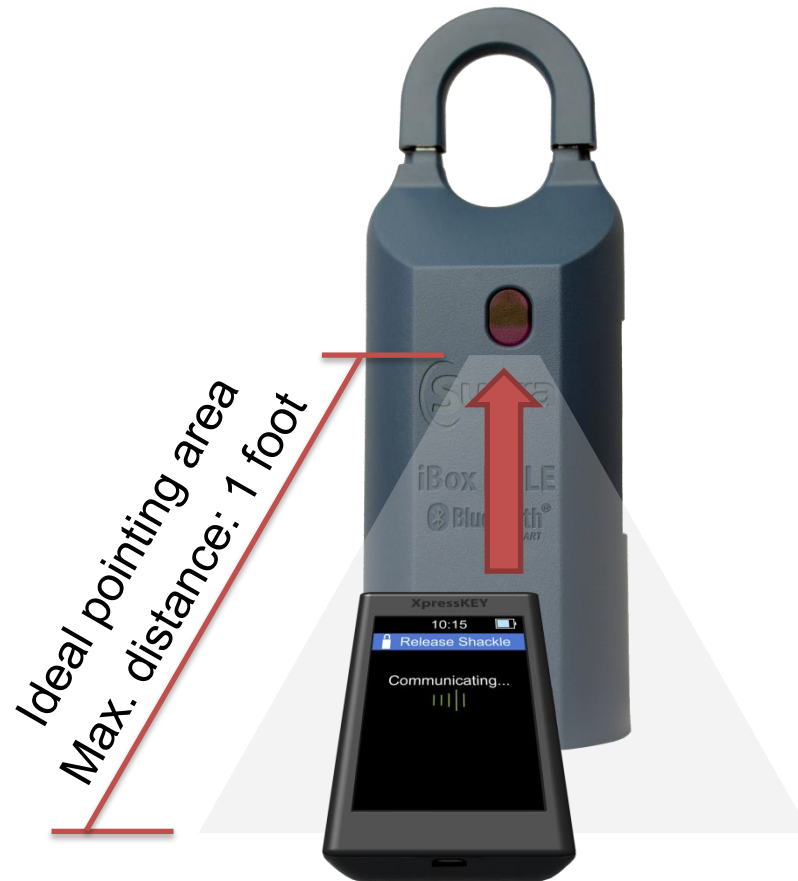

3. Select a reason button, press **Enter**, and follow the prompts.

How to *Release a Shackle*

XpressKEY

1. Tap **Shackle**.
2. Type in the shackle code and tap **Enter**.
3. Select a reason button, press **Enter**, and follow the prompts.
4. Point the key at the keybox.
5. Push down on the shackle, then pull up to remove it.
6. Tap **Done** to exit.

4. Point the key at the keybox.

How to *Release a Shackle*

XpressKEY

1. Tap **Shackle**.
2. Type in the shackle code and tap **Enter**.
3. Select a reason button, press **Enter**, and follow the prompts.
4. Point the key at the keybox.
5. Push down on the shackle, then pull up to remove it.
6. Tap **Done** to exit.