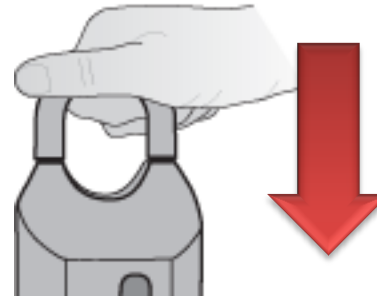

How to *Release a Shackle*

XpressKEY

1. Tap **Shackle**.
2. Type in the shackle code and tap **Enter**.
3. Select a reason button, press **Enter**, and follow the prompts.
4. Point the key at the keybox.
5. Push down on the shackle, then pull up to remove it.
6. Tap **Done** to exit.

5. Push down on the shackle, then up to remove.