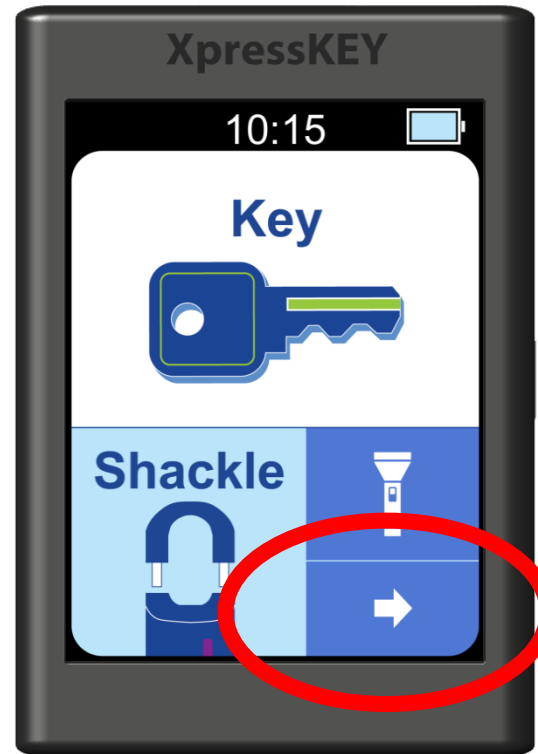

How to *View Keybox Showings*

1. Tap the **arrow**.

XpressKEY®

1. Tap the **arrow**.
2. Tap **Read Keybox**.
3. Tap a name for more details.
4. Tap **Back**.
5. Tap **Done** to exit.

How to *View Keybox Showings*

2. Tap Read Keybox.

XpressKEY

1. Tap the **arrow**.
2. Tap **Read Keybox**.
3. Tap a name for more details.
4. Tap **Back**.
5. Tap **Done** to exit.

How to *View Keybox Showings*

XpressKEY

1. Tap the **arrow**.
2. Tap **Read Keybox**.
3. Tap a name for more details.
4. Tap **Back**.
5. Tap **Done** to exit.

3. Tap a name for more details.

How to *View Keybox Showings*

4. Tap **Back**.

XpressKEY

1. Tap the **arrow**.
2. Tap **Read Keybox**.
3. Tap a name for more details.
4. Tap **Back**.
5. Tap **Done** to exit.