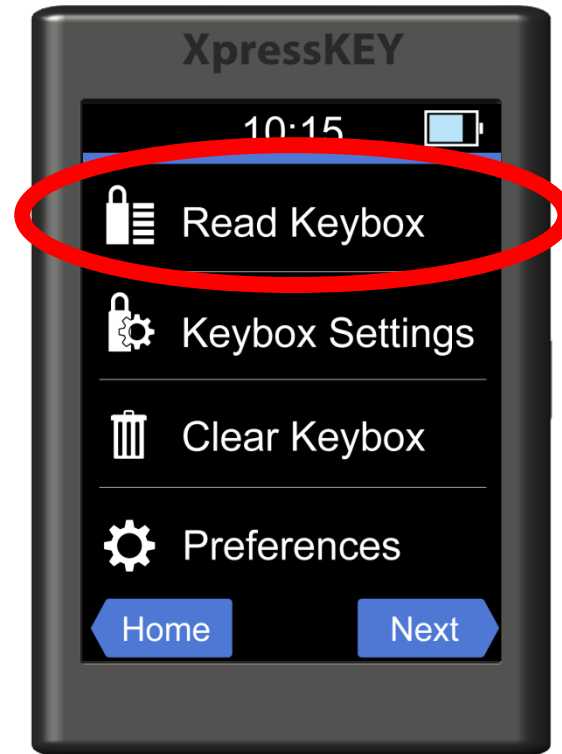

How to *View Keybox Showings*

1. Tap the **arrow**.

XpressKEY®

1. Tap the **arrow**.
2. Tap **Read Keybox**.
3. Tap a name for more details.
4. Tap **Back**.
5. Tap **Done** to exit.

How to *View Keybox Showings*

2. Tap Read Keybox.

XpressKEY

1. Tap the **arrow**.
2. Tap **Read Keybox**.
3. Tap a name for more details.
4. Tap **Back**.
5. Tap **Done** to exit.

How to *View Keybox Showings*

XpressKEY

1. Tap the **arrow**.
2. Tap **Read Keybox**.
3. Tap a name for more details.
4. Tap **Back**.
5. Tap **Done** to exit.

3. Tap a name for more details.

How to *View Keybox Showings*

4. Tap **Back**.

XpressKEY

1. Tap the **arrow**.
2. Tap **Read Keybox**.
3. Tap a name for more details.
4. Tap **Back**.
5. Tap **Done** to exit.