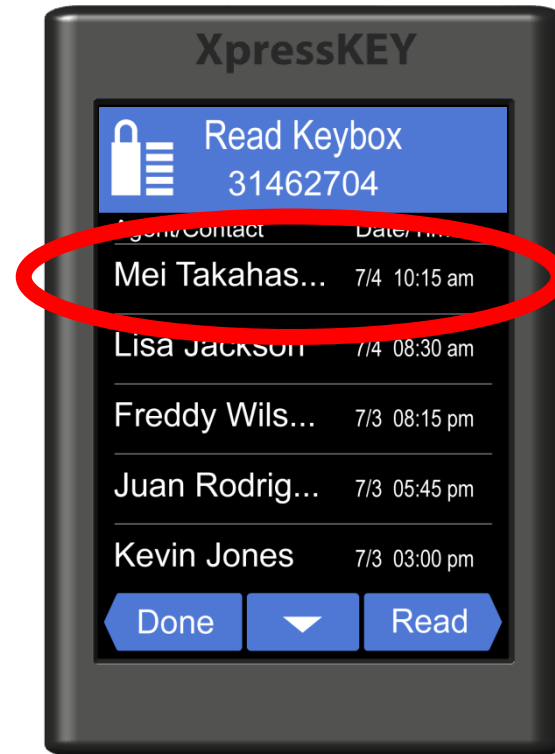

How to *View Keybox Showings*

XpressKEY

1. Tap the **arrow**.
2. Tap **Read Keybox**.
3. Tap a name for more details.
4. Tap **Back**.
5. Tap **Done** to exit.

3. Tap a name for more details.