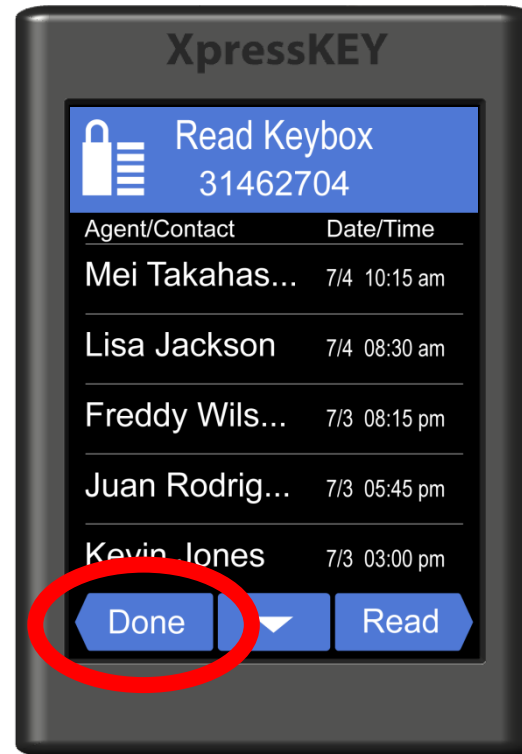

How to *View Keybox Showings*

5. Tap **Done** to exit.

XpressKEY

1. Tap the **arrow**.
2. Tap **Read Keybox**.
3. Tap a name for more details.
4. Tap **Back**.
5. Tap **Done** to exit.