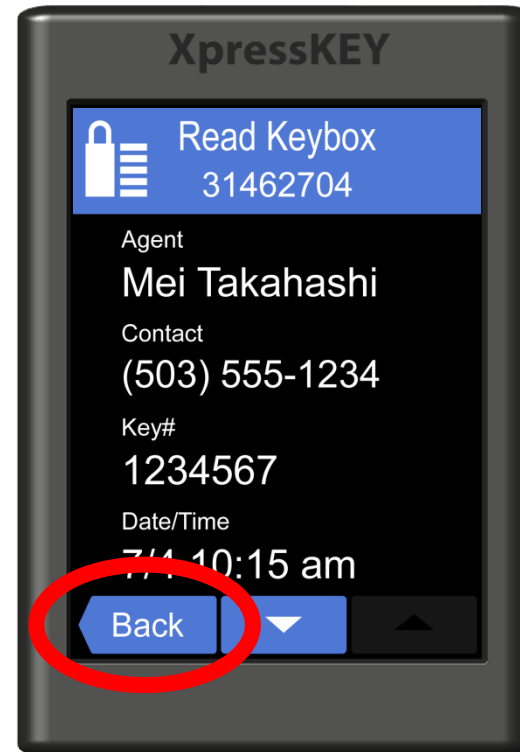

How to *View Keybox Showings*

4. Tap **Back**.

XpressKEY

1. Tap the **arrow**.
2. Tap **Read Keybox**.
3. Tap a name for more details.
4. Tap **Back**.
5. Tap **Done** to exit.