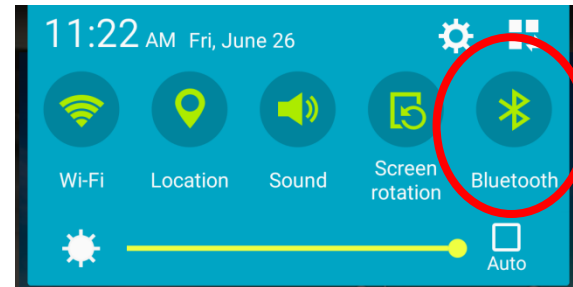

# How to *Manually Pair* with a **Supra<sup>®</sup> eKEY<sup>®</sup> Fob**

1. Make sure Bluetooth is on.

## Generic Instructions

1. Make sure the device's Bluetooth<sup>®</sup> is on.
2. If the fob is not listed, scan for devices.
3. Turn on the fob.
4. Tap the Supra device (ex: SUPRA-1B09).

**Note:** On some phones, enter 0000 for the passcode and press OK.