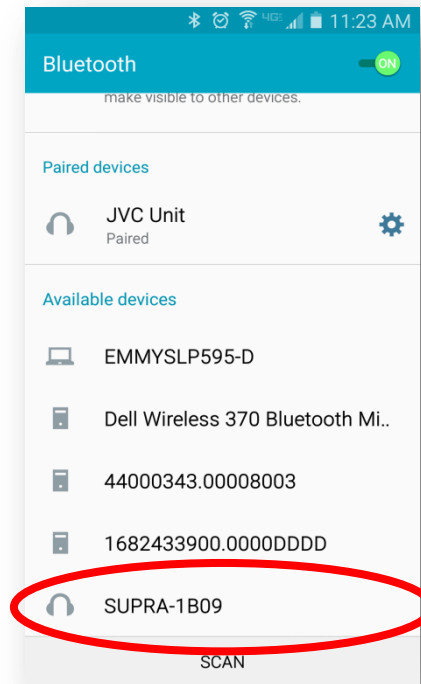

How to *Manually Pair* with a *Supra eKEY Fob*

4. Tap the listed fob.

Generic Instructions

1. Make sure the device's Bluetooth is on.
2. If the fob is not listed, scan for devices.
3. Turn on the fob.
4. Tap the Supra device (ex: SUPRA-1B09) to start pairing.

Note: On some phones, enter 0000 for the passcode and press OK.

You may need to read and follow the manufacturer's instructions on "How to pair devices" for your specific phone or tablet.