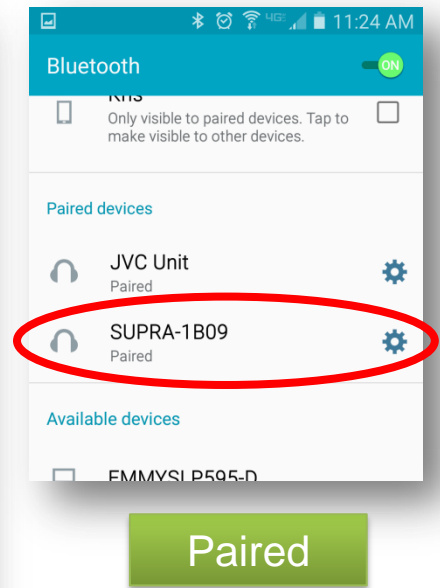

How to *Manually Pair* with a *Supra eKEY Fob*

4. Tap the listed fob.

Generic Instructions

1. Make sure the device's Bluetooth is on.
2. If the fob is not listed, scan for devices.
3. Turn on the fob.
4. Tap the Supra device (ex: SUPRA-1B09) to start pairing.

Note: On some phones, enter 0000 for the passcode and press OK.

You may need to read and follow the manufacturer's instructions on "How to pair devices" for your specific phone or tablet.