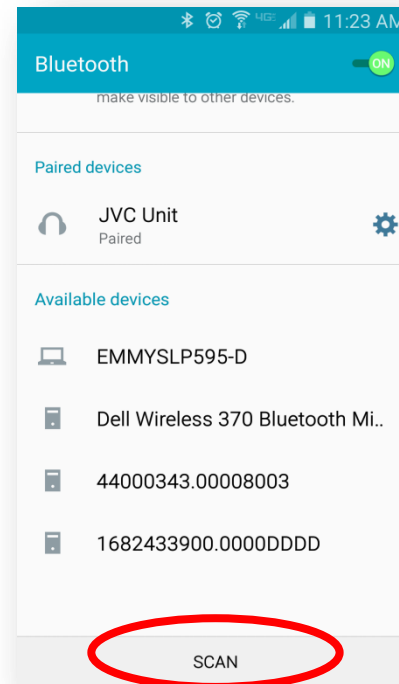

## Generic Instructions

1. Make sure the device's Bluetooth<sup>®</sup> is on.
2. If the fob is not listed, scan for devices.
3. Turn on the fob.
4. Tap the Supra device (ex: SUPRA-1B09).

**Note:** On some phones, enter 0000 for the passcode and press OK.

# How to *Manually Pair* with a *Supra eKEY Fob*

## Generic Instructions

1. Make sure the device's Bluetooth is on.
2. If the fob is not listed, scan for devices.
3. Turn on the fob.
4. Tap the Supra device (ex: SUPRA-1B09).

**Note:** On some phones, enter 0000 for the passcode and press OK.

You may need to read and follow the manufacturer's instructions on "How to pair devices" for your specific phone or tablet.

2. If the fob is not listed, press Scan.