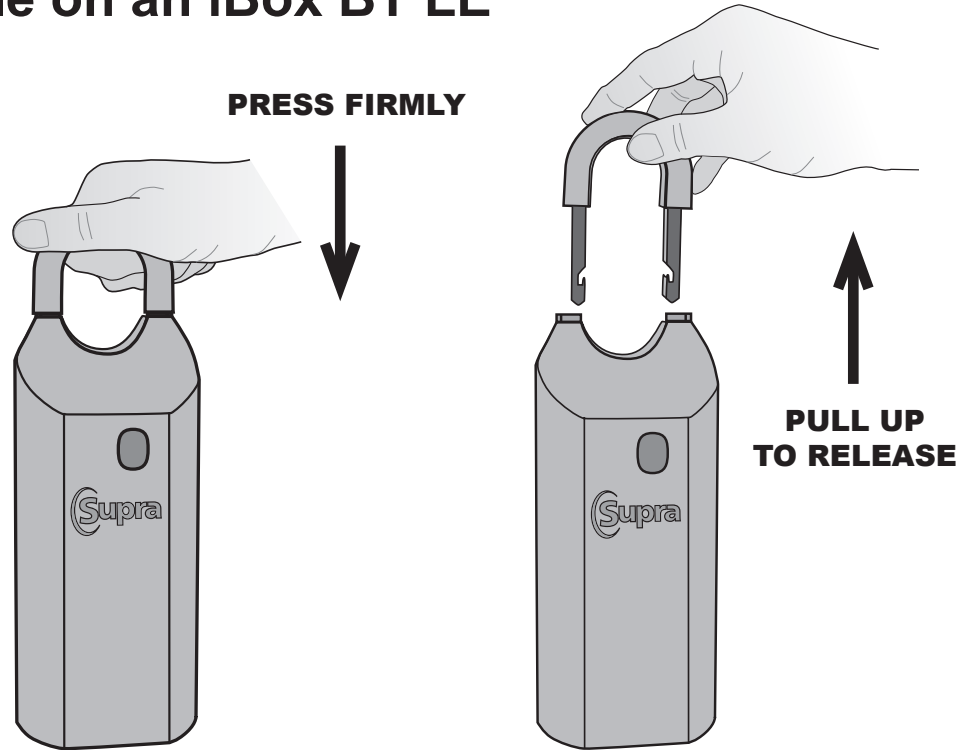

Release the Shackle on an iBox BT LE

Press down firmly on the shackle while supporting the iBox from the bottom.

Then pull up on the shackle to remove it completely from the iBox BT LE.