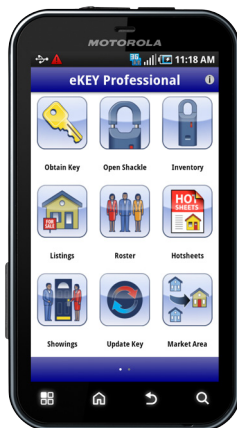

Introducing iBox® BT

Bluetooth® takes Supra's iBox to a new level

Smartphones can communicate directly with Supra's iBox BT via Bluetooth. No additional hardware is required for most. eKEY adapter is required for iPhone users.

Both DisplayKEYs and ActiveKEYs communicate with the iBox BT, so the new iBox can be used right alongside your existing Supra keys and keyboxes.

A larger key container gives you more room for gate cards and keys, and the shackle releases completely in one step making it even easier to place on properties.

Improved design makes the new iBox our strongest real estate keybox yet. Monitored access, a long-lasting battery, and the ability to participate in our real-time wireless network make it the right keybox for your needs.

Works with any Supra infrared key

Interacts seamlessly with most smartphones

Simple one-step shackle release for easy placement on properties

Roomier key container accommodates gate cards

Supra's Real-Time Wireless Information Network helps agents sell properties: