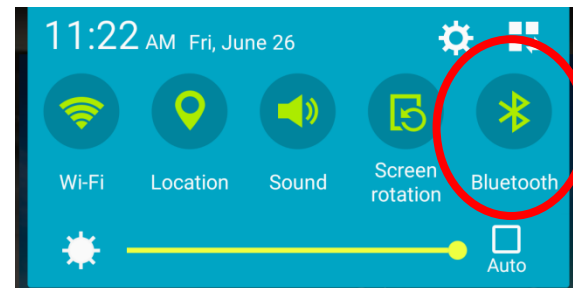

How to *Manually Pair* with a **Supra[®] eKEY[®] Fob**

1. Make sure Bluetooth is on.

Generic Instructions

1. Make sure the device's Bluetooth[®] is on.
2. If the fob is not listed, scan for devices.
3. Turn on the fob.
4. Tap the Supra device (ex: SUPRA-1B09).

Generic Instructions

1. Make sure the device's Bluetooth is on.
2. If the fob is not listed, scan for devices.
3. Turn on the fob.
4. Tap the Supra device (ex: SUPRA-1B09).

Note: On some phones, enter 0000 for the passcode and press OK.