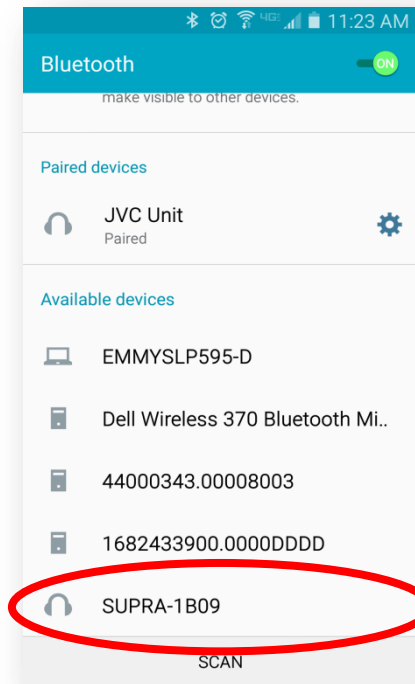

How to *Manually Pair* with a *Supra eKEY Fob*

4. Tap the listed fob.

Generic Instructions

1. Make sure the device's Bluetooth is on.
2. If the fob is not listed, scan for devices.
3. Turn on the fob.
4. Tap the Supra device (ex: SUPRA-1B09) to start pairing.

Note: On some phones, enter 0000 for the passcode and press OK.

You may need to read and follow the manufacturer's instructions on "How to pair devices" for your specific phone or tablet.