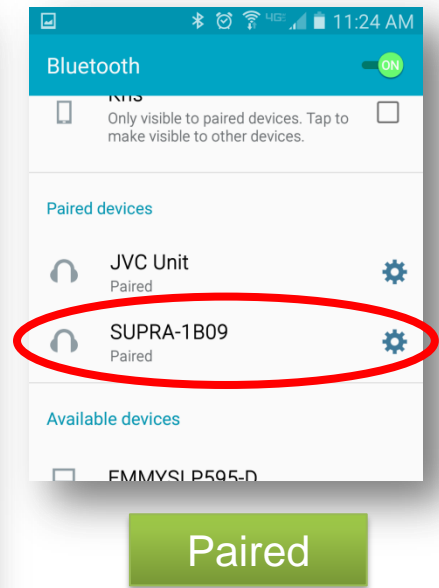

How to *Manually Pair* with a *Supra eKEY Fob*

4. Tap the listed fob.

Generic Instructions

1. Make sure the device's Bluetooth is on.
2. If the fob is not listed, scan for devices.
3. Turn on the fob.
4. Tap the Supra device (ex: SUPRA-1B09) to start pairing.

Note: On some phones, enter 0000 for the passcode and press OK.

You may need to read and follow the manufacturer's instructions on "How to pair devices" for your specific phone or tablet.