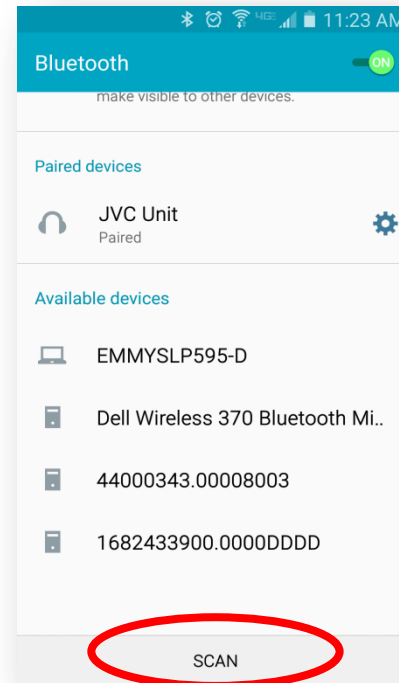

How to *Manually Pair* with a **Supra[®] eKEY[®] Fob**

1. Make sure Bluetooth is on.

Generic Instructions

1. Make sure the device's Bluetooth[®] is on.
2. If the fob is not listed, scan for devices.
3. Turn on the fob.
4. Tap the Supra device (ex: SUPRA-1B09).

Note: On some phones, enter 0000 for the passcode and press OK. You may need to read and follow the manufacturer's instructions on "How to pair devices" for your specific phone or tablet.

How to *Manually Pair* with a *Supra eKEY Fob*

Generic Instructions

1. Make sure the device's Bluetooth is on.
2. If the fob is not listed, scan for devices.
3. Turn on the fob.
4. Tap the Supra device (ex: SUPRA-1B09).

Note: On some phones, enter 0000 for the passcode and press OK.

You may need to read and follow the manufacturer's instructions on "How to pair devices" for your specific phone or tablet.

2. If the fob is not listed, press **SCAN**.

How to *Manually Pair* with a *Supra eKEY Fob*